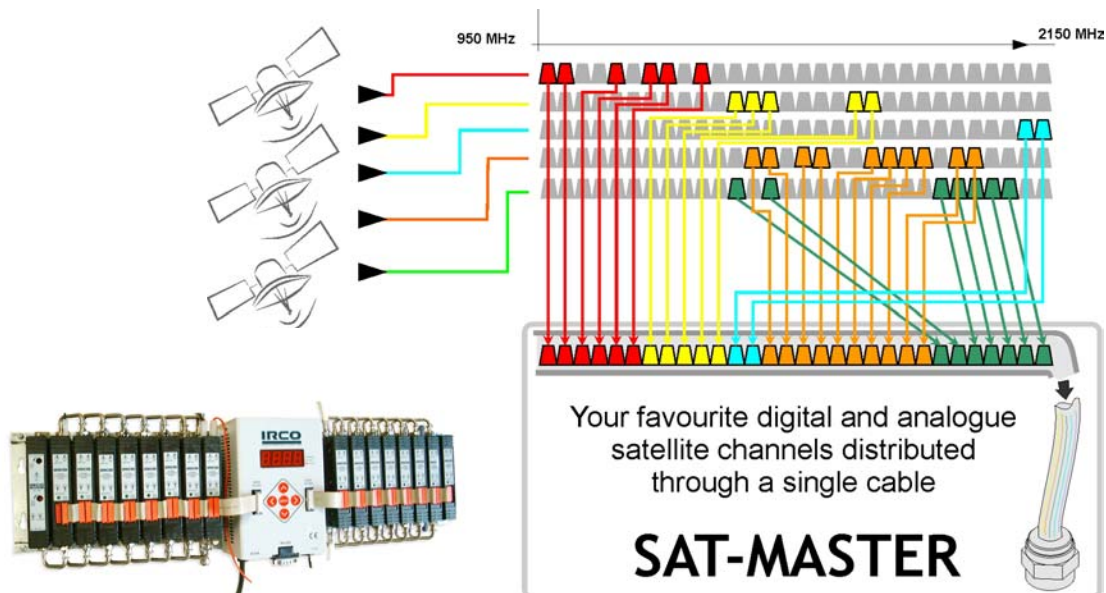

SAT-MASTER I.F. to I.F. processor BIS-802

SAT-MASTER is a solution ...

- Modular: New programs or transponders can be added to the Head-End as required.
- Transparent: The system is completely transparent to the transmission system (analogue or digital), and to the encryption system.
- Low cost: Allows distribution through a single cable up to 30 digital transponders that is approximately 240 television channels.
- That can be used to complement Multiswitch installations: When it is necessary to distribute transponders from a satellite, polarity or frequency band not foreseen, one of the cables of the installation may be connected to the SAT-MASTER Head-End.
- Versatile: When most of the channels to be distributed come from the same satellite, polarity and frequency band, active filters (BIS-806, BIS-807) can be used to filter out the unwanted channels, and BIS-802 to re-allocate channels from other satellite(s), polarity(ies), frequency band(s) in their place.

SAT-MASTER Head-End combined with a multi-switch installation