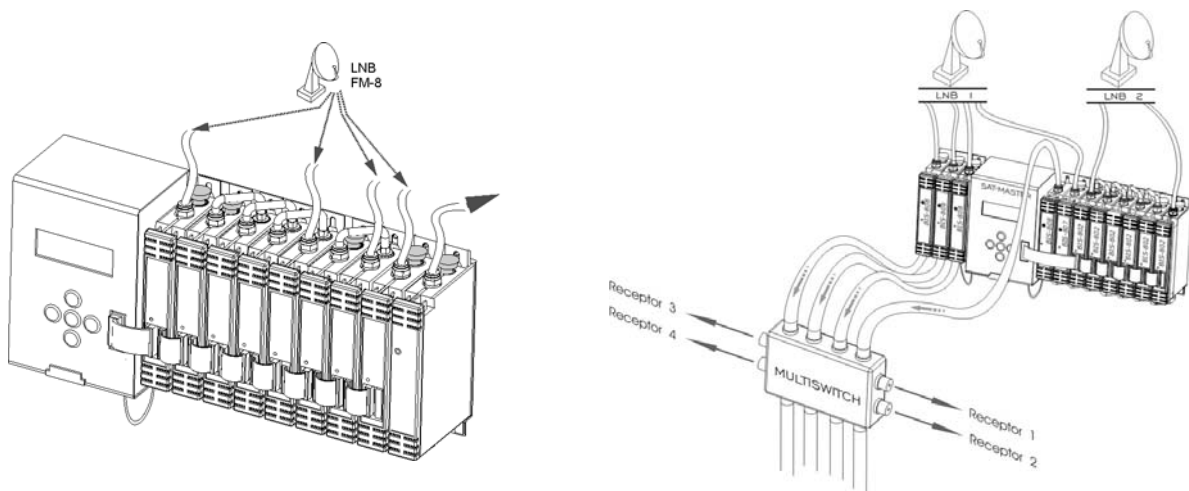

SAT-MASTER I.F. to I.F. processor BIS-802

SAT-MASTER is a solution ...

- Modular: New programs or transponders can be added to the Head-End as required.
- Transparent: The system is completely transparent to the transmission system (analogue or digital), and to the encryption system.
- Low cost: Allows distribution through a single cable up to 30 digital transponders that is approximately 240 television channels.
- That can be used to complement Multiswitch installations: When it is necessary to distribute transponders from a satellite, polarity or frequency band not foreseen, one of the cables of the installation may be connected to the SAT-MASTER Head-End.
- Versatile: When most of the channels to be distributed come from the same satellite, polarity and frequency band, active filters (BIS-806, BIS-807) can be used to filter out the unwanted channels, and BIS-802 to re-allocate channels from other satellite(s), polarity(ies), frequency band(s) in their place.

SAT-MASTER Head-End combined with a multi-switch installation